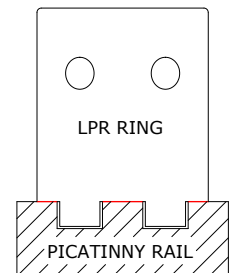

ANELLI PER GUIDE PICATINNY

Scope rings for picatinny rails

Anelli con **doppio fermo integrale** per guida Picatinny
*Picatinny rings with **double integral stop recoil***

LPR01/A	Light Picatinny Rings	ø 1" H 8mm	€ 80,00 + IVA
LPR01/B	Light Picatinny Rings	ø 1" H 12mm	€ 80,00 + IVA
LPR02/A	Light Picatinny Rings	ø 30mm H 8mm	€ 80,00 + IVA
LPR02/B	Light Picatinny Rings	ø 30mm H 12mm	€ 80,00 + IVA
LPR02/E	Light Picatinny Rings	ø 30mm H 15mm NEW	€ 80,00 + IVA
LPR02/C	Light Picatinny Rings	ø 30mm H 19mm	€ 80,00 + IVA
LPR02/D	Light Picatinny Rings	ø 30mm H 26mm NEW	€ 80,00 + IVA
LPR03/A	Light Picatinny Rings	ø 34mm H 8mm	€ 80,00 + IVA
LPR03/B	Light Picatinny Rings	ø 34mm H 12mm	€ 80,00 + IVA
LPR03/E	Light Picatinny rings	ø 34mm H 15mm NEW	€ 80,00 + IVA
LPR03/C	Light Picatinny Rings	ø 34mm H 19mm	€ 80,00 + IVA
LPR04/A	Light Picatinny Rings	ø 40mm H 8mm	€ 115,00 + IVA
LPR04/B	Light Picatinny Rings	ø 40mm H 14,5mm	€ 115,00 + IVA
LPR05/A	Light Picatinny Rings	ø 36mm H 8mm	€ 80,00 + IVA
LPR05/B	Light Picatinny Rings	ø 36mm H 12mm	€ 80,00 + IVA

Max Torque 2 Nm
Torx 15

DOPPIA VITE DI CHIUSURA
DELLA STAFFA TORX 20

Two locking screws
Torx 20
Max Torque 5 Nm

DOPPIO TRAVERSINO
DI TENUTA SULLA SLITTA
Double stop recoil