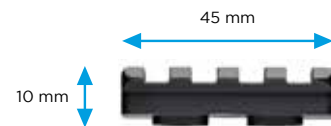

ACCESSORI / ACCESSORIES

Slitta Picatinny per applicazione di accessori.
Dotata di appositi innesti integrali per fissaggio su coperchi o laterale del monolitico.

NEW PHUTH20 € 50.00 + IVA

NEW PHUTH10 € 40.00 + IVA

INFORMAZIONI TECNICHE / TECHNICAL INFORMATION

STEEL INSERT SYSTEM CONTESSA®

I punti di chiusura sulla slitta o sull'arma sono in acciaio trilegato temprato ed assicurano massima stabilità.
The mounting system locks on the firearm by means of hardened steel which guarantee maximum stability.

Le staffe in acciaio temprato scendono all'interno dell'attacco con apposita guida permettendo così di chiudere perpendicolarmente su qualsiasi guida Picatinny o Weaver.
The locking bracket is guided inside the mount to perfectly close on any Picatinny or Weaver.

Il peso complessivo del prodotto è 270 gr
The weight of the product is 270 gr

Tutte le viti sono TORX 20
All the screws are TORX 20

Il lato sinistro dell'anello deve essere chiuso a contatto con la parte inferiore.

The left side of the ring need to be close at contact with the bottom part.

Il lato destro deve essere chiuso a 2 Nm.

The right side of the ring need to be close at 2 Nm.

Incluso nella confezione c'è un **cuneo** per il livellamento dell'ottica.
Included in all UTFX model there is a **wedge** for levelling the optics.