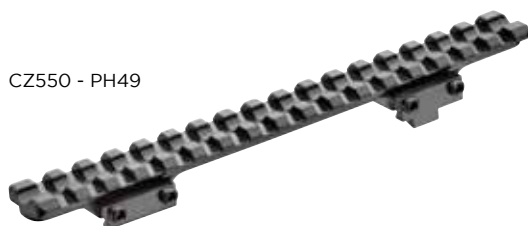

SLITTE PICATINNY

In acciaio temprato - picatinny rails in hardened steel

Inclinate (0/10/20/30 moa) per tiri a lunga distanza
Available with 0/10/20/30 moa for long distance shooting

NATO Rail/Grabber
Interface

CZ550 - PH49