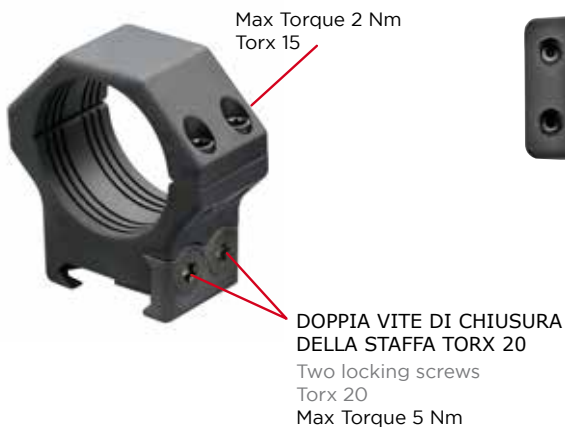

ANELLI PER GUIDE WEAVER

Scope rings for weaver rails

Anelli con **singolo fermo integrale** per guida weaver Weaver rings with **single integral stop recoil**

LWR01/A	LIGHT WEAVER RINGS	ø 1" H 8 mm	€ 80,00 + IVA
LWR01/B	LIGHT WEAVER RINGS	ø 1" H 12 mm	€ 80,00 + IVA
LWR02/A	LIGHT WEAVER RINGS	ø 30 mm H 8 mm	€ 80,00 + IVA
LWR02/B	LIGHT WEAVER RINGS	ø 30 mm H 12 mm	€ 80,00 + IVA
LWR02/C	LIGHT WEAVER RINGS	ø 30 mm H 19 mm	€ 80,00 + IVA
LWR03/A	LIGHT WEAVER RINGS	ø 34 mm H 8 mm	€ 80,00 + IVA
LWR03/B	LIGHT WEAVER RINGS	ø 34 mm H 12 mm	€ 80,00 + IVA
LWR03/C	LIGHT WEAVER RINGS	ø 34 mm H 19 mm	€ 80,00 + IVA
LWR04/A	LIGHT WEAVER RINGS	ø 40 mm H 8 mm	€ 115,00 + IVA
LWR04/B	LIGHT WEAVER RINGS	ø 40 mm H 14 mm	€ 115,00 + IVA
LWR05/A	LIGHT WEAVER RINGS	ø 36 mm H 8 mm	€ 80,00 + IVA
LWR05/B	LIGHT WEAVER RINGS	ø 36 mm H 12 mm	€ 80,00 + IVA
LWR.../SR	LIGHT WEAVER RINGS WITH QUICK DETACH SR CLAMPING SYSTEM CON CHIUSURA SR		€ 100,00 + IVA
LWR04/SR	LIGHT WEAVER RINGS ø 40 WITH QUICK DETACH SR CLAMPING SYSTEM		€ 127,00 + IVA

Chiusura SR con leva laterale orientabile (applicabile su tutti i modelli sopra elencati).
Every Contessa LWR ring for Pic rails is now available in the LWR/SR version with quick detach SR clamping system.